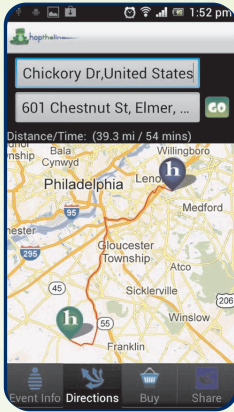

HopTheLine app is also available for iPhone, iPad and Android phone. So no need to access your laptop or computer, get pass anywhere anytime by tapping some fingers.

Android