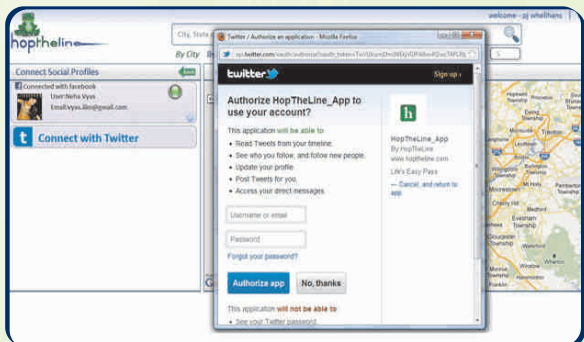

### Instant Access

Using our map based search from an internet browser or mobile phone, you can locate and buy a pass to your favorite hotspot.

### Event Sharing

Whenever you purchase any event pass, you can share & invite your friends to join you.

### Get Direction To Your Event

Single click facility to reach at your event place by receive directions.

### Secure Pass Purchasing

We provide you secure payment functionality to purchase pass using PayPal & Google Checkout from anywhere.

Event

South Brunswick Senior Class

Event Name : SOUTH BRUNSWICK SENIOR PROM