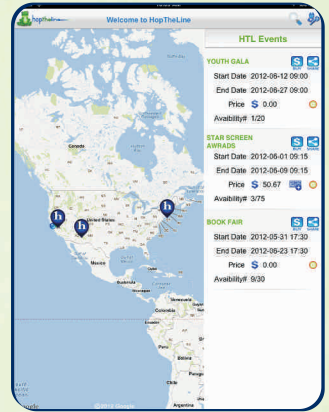

HopTheLine app is also available for iPhone, iPad and Android phone. So no need to access your laptop or computer, get pass anywhere anytime by tapping some fingers.

Android

iPhone

iPad

For Member

HopTheLine provides instant access to your favorite events....

Instant Access

Using our map based search from an internet browser or mobile phone, you can locate and buy a pass to your favorite hotspot.

Event Sharing

Whenever you purchase any event pass, you can share & invite your friends to join you.

Get Direction To Your Event

Single click facility to reach at your event place by receive directions.

Secure Pass Purchasing

We provide you secure payment functionality to purchase pass using PayPal & Google Checkout from anywhere.